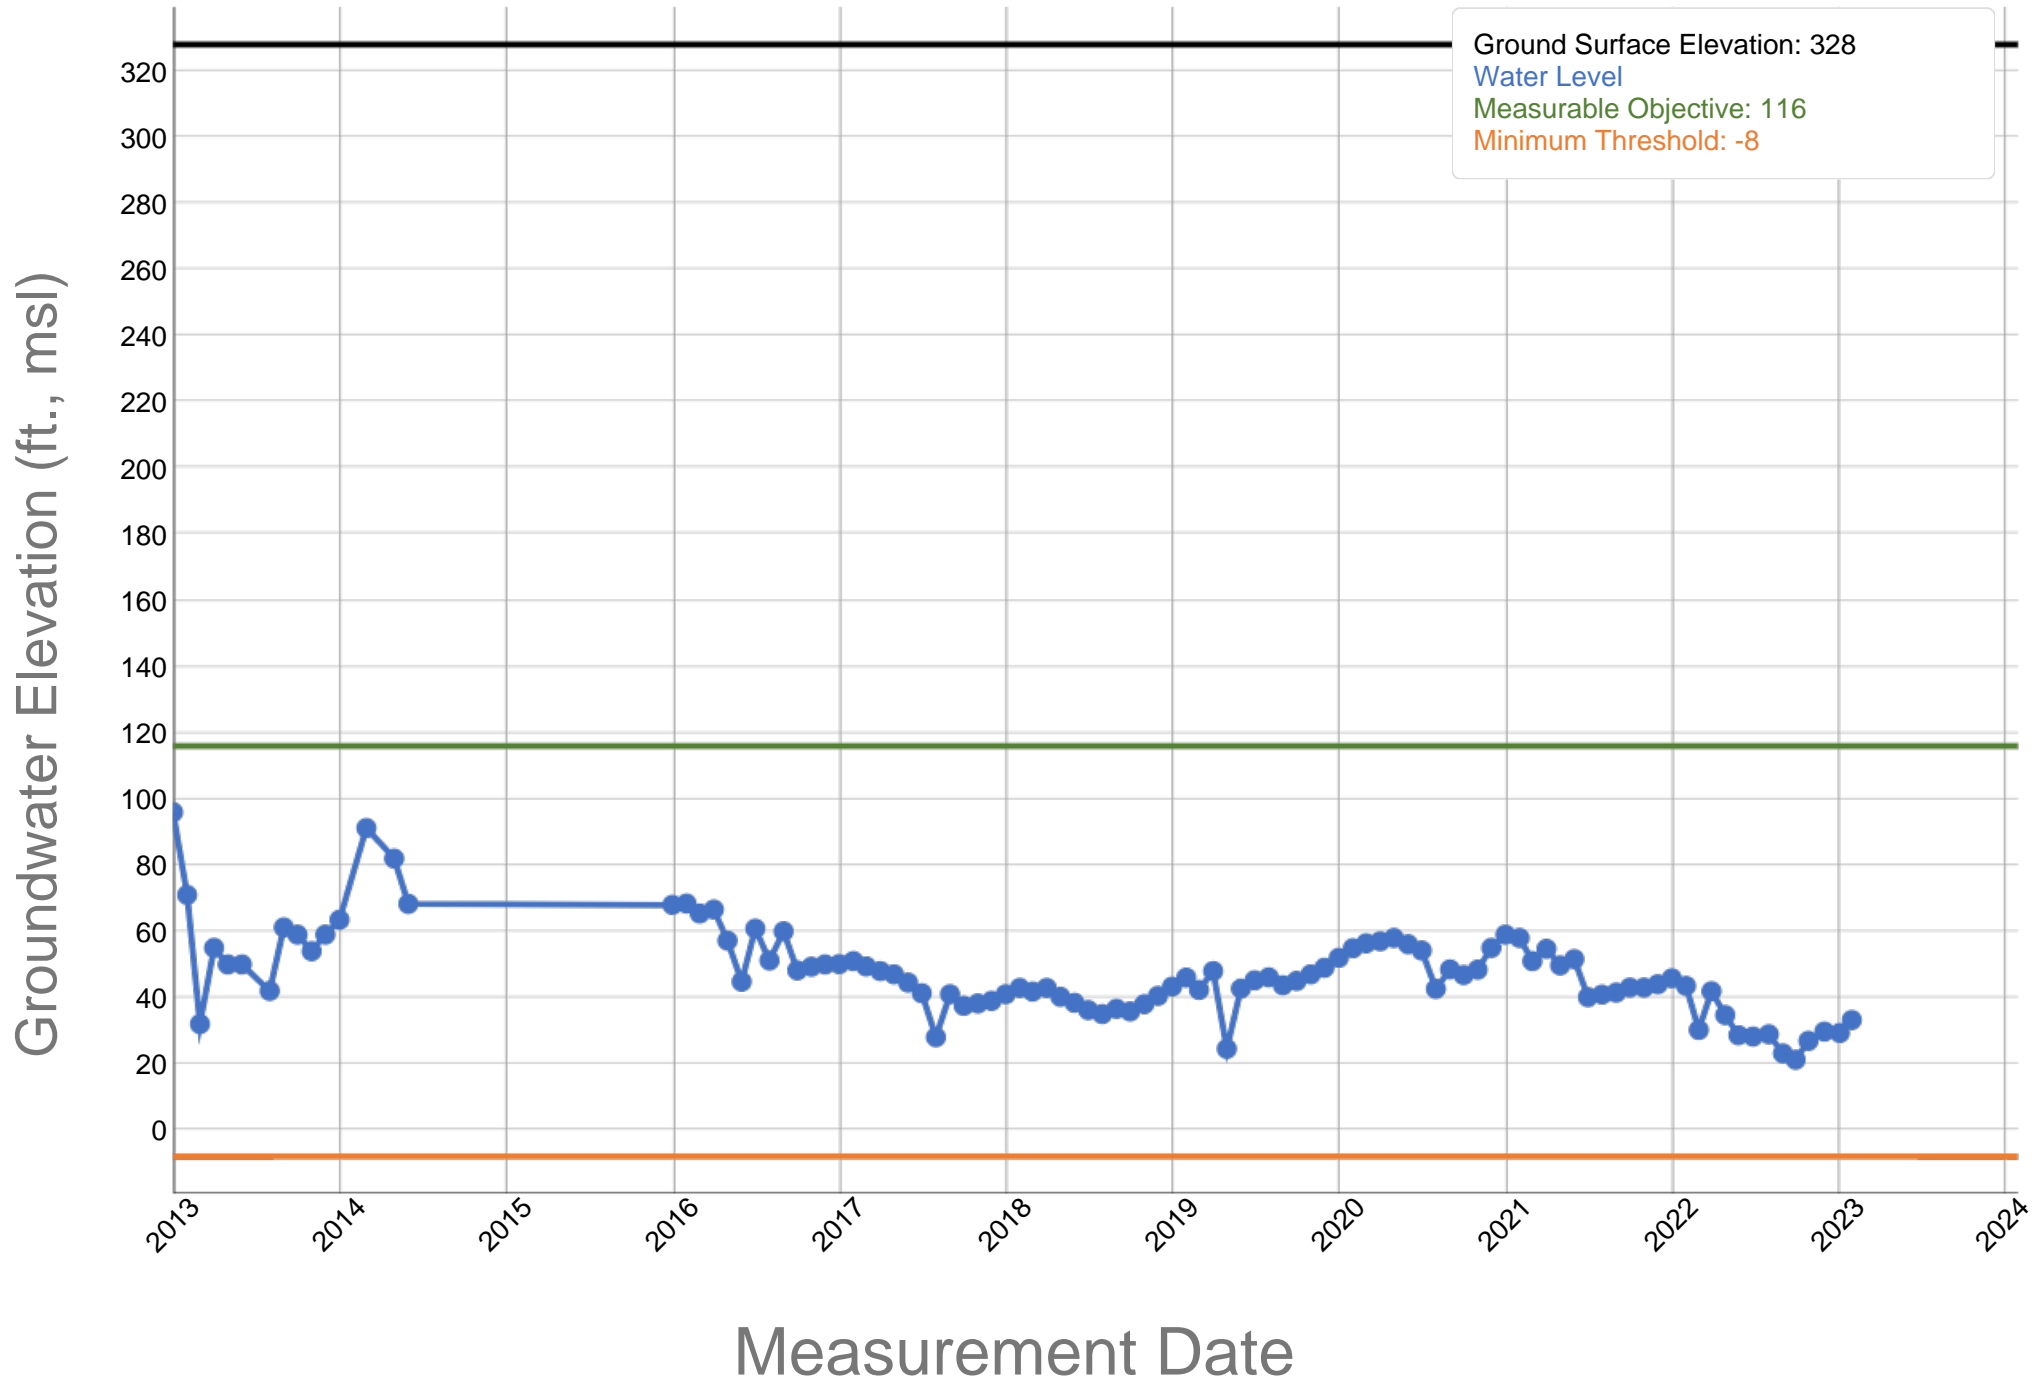

Rosedale-Rio Bravo Water Storage District - P. Enns Domestic - 354121N1192623W001