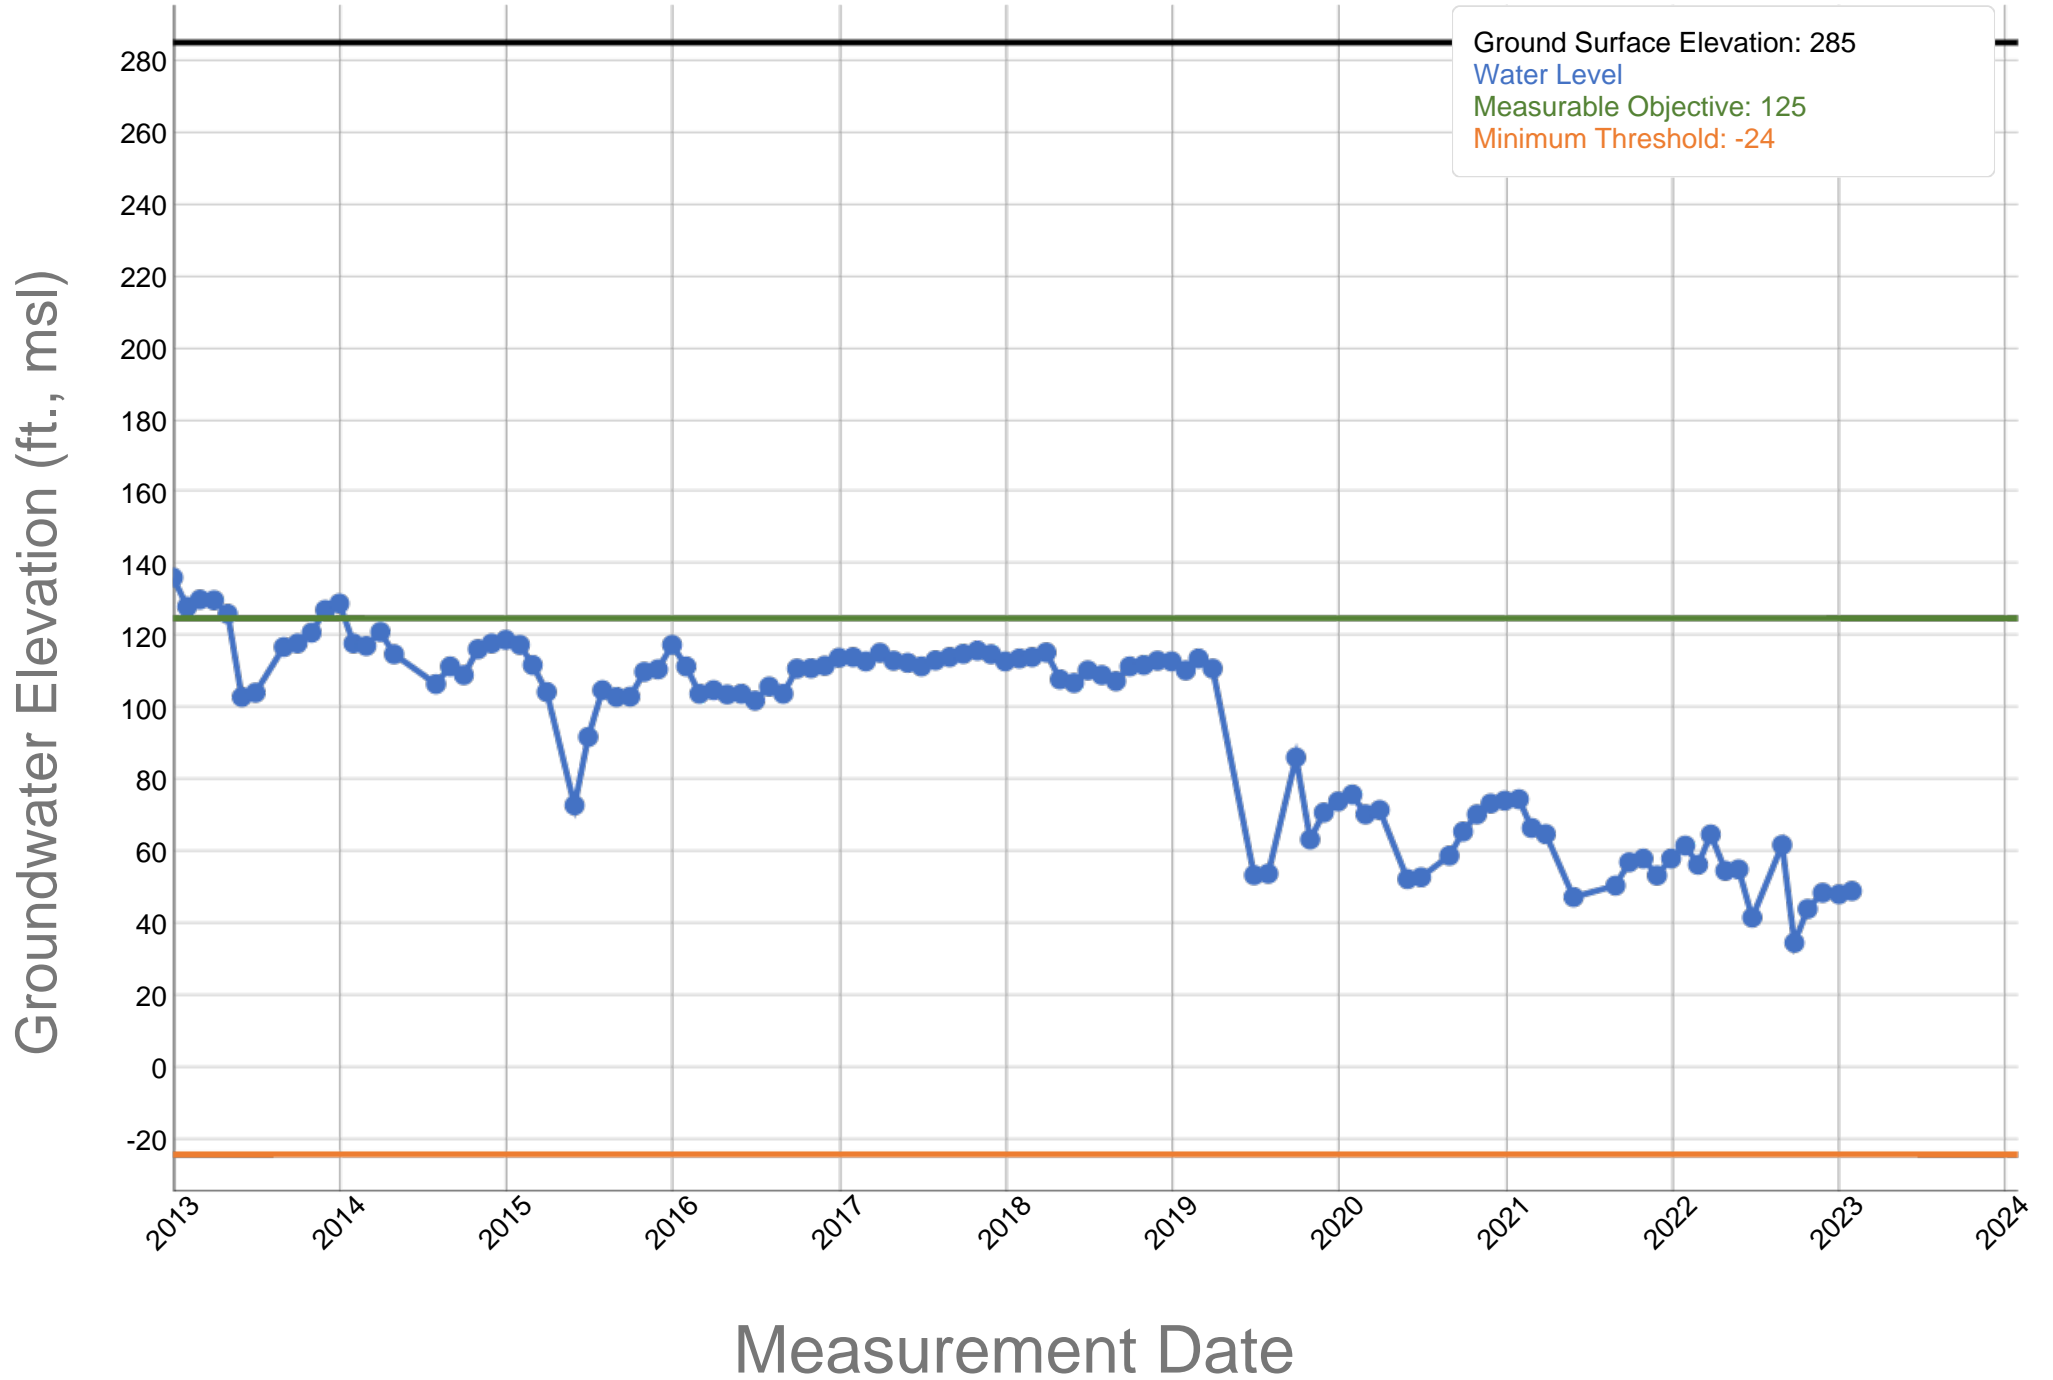

Rosedale-Rio Bravo Water Storage District - Parsons - 353663N1193859W001