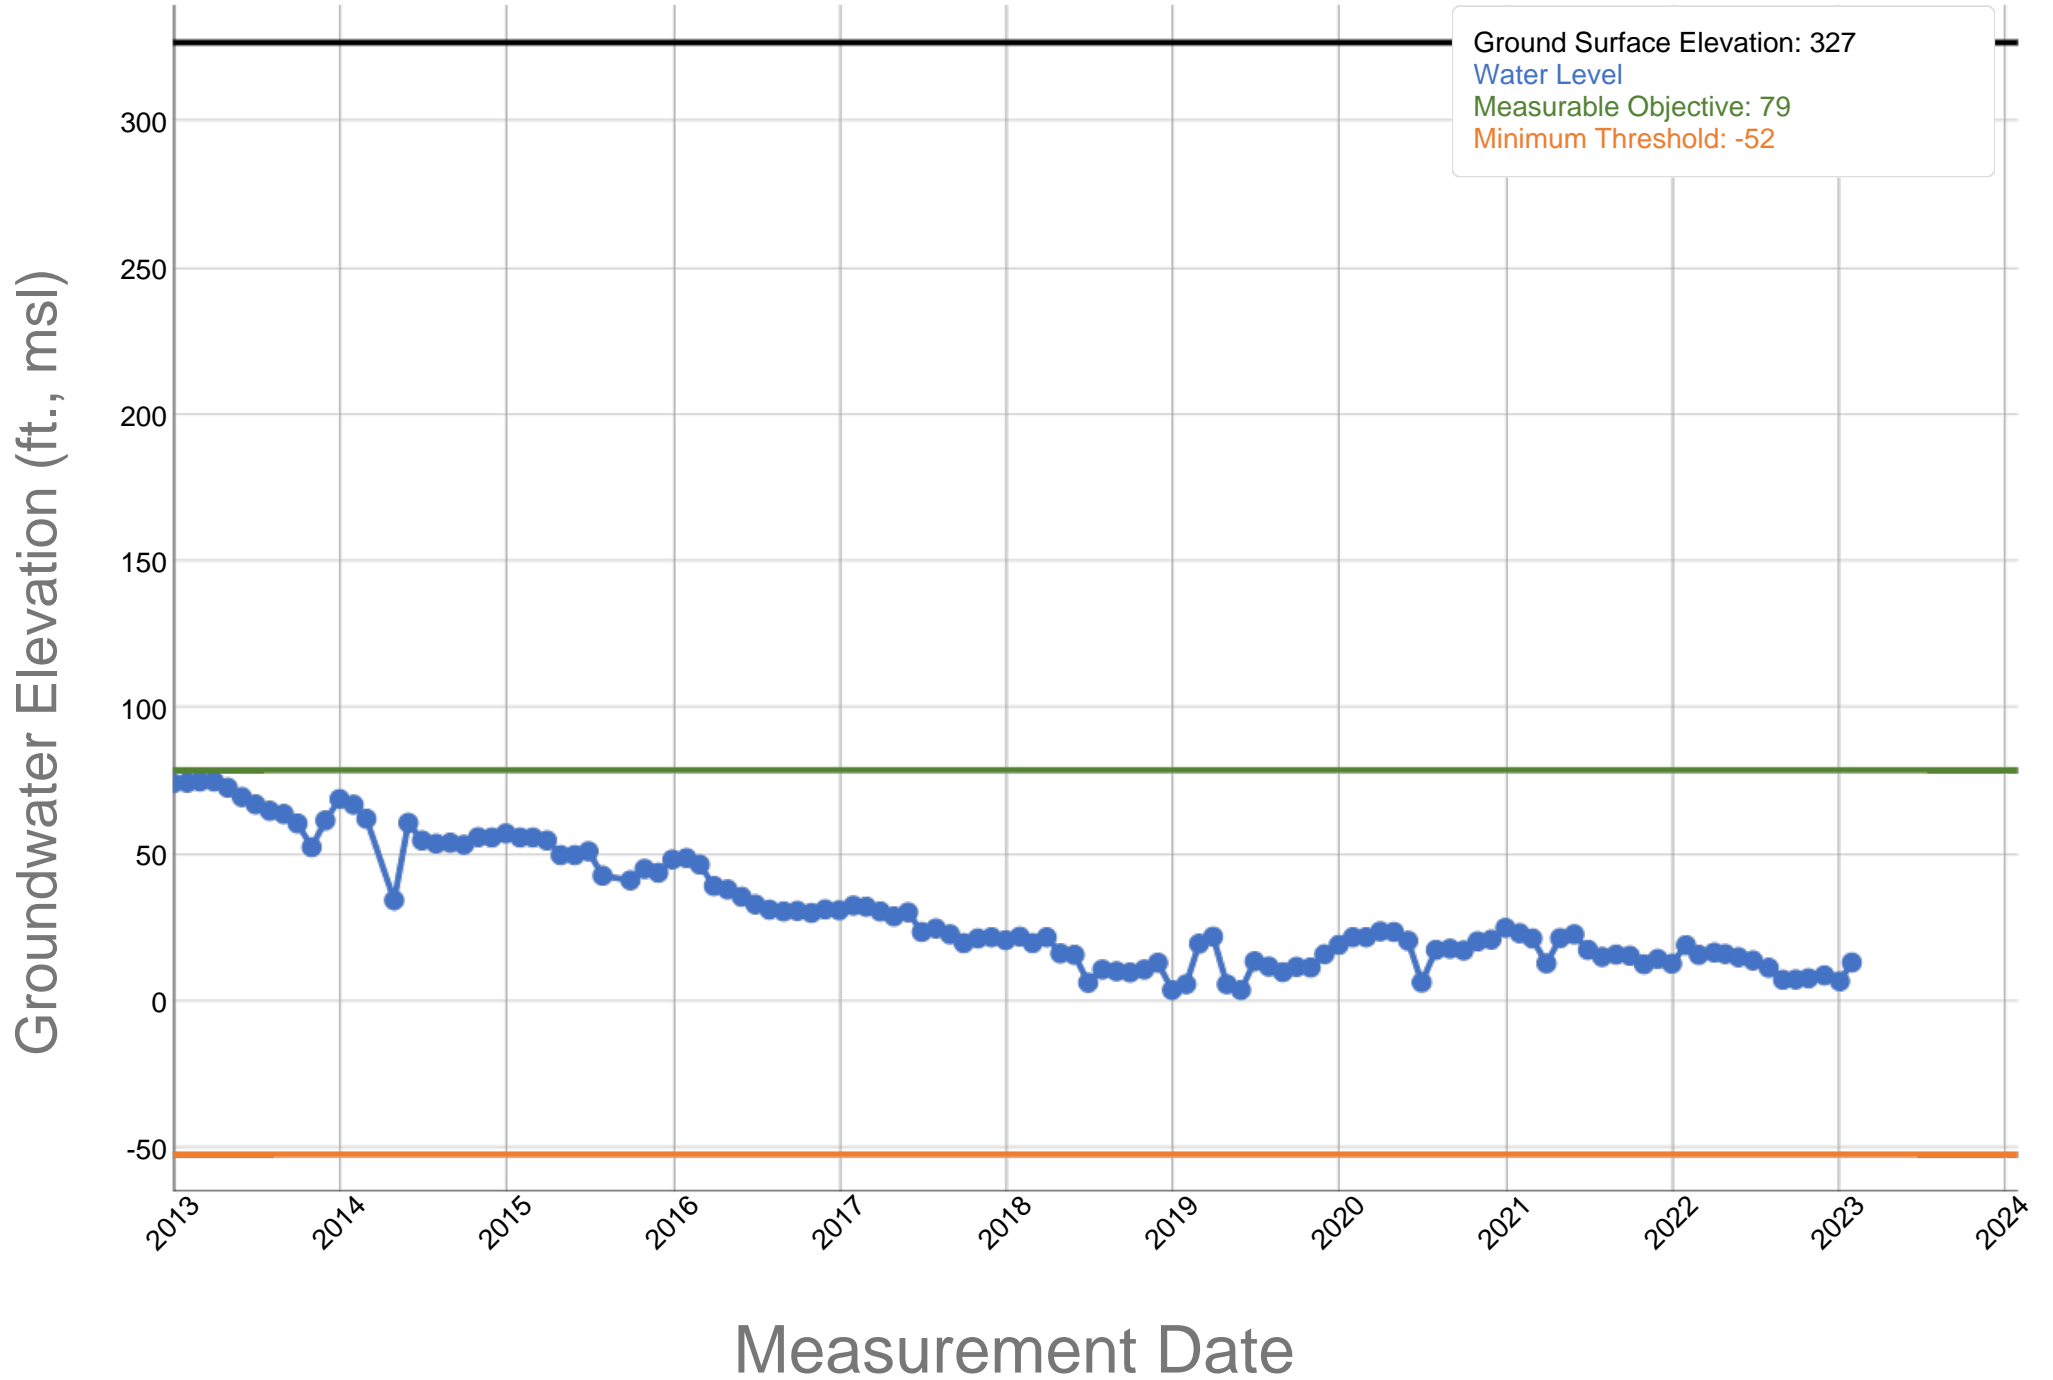

Rosedale-Rio Bravo Water Storage District - L.R. Stout - 354309N1192859W001