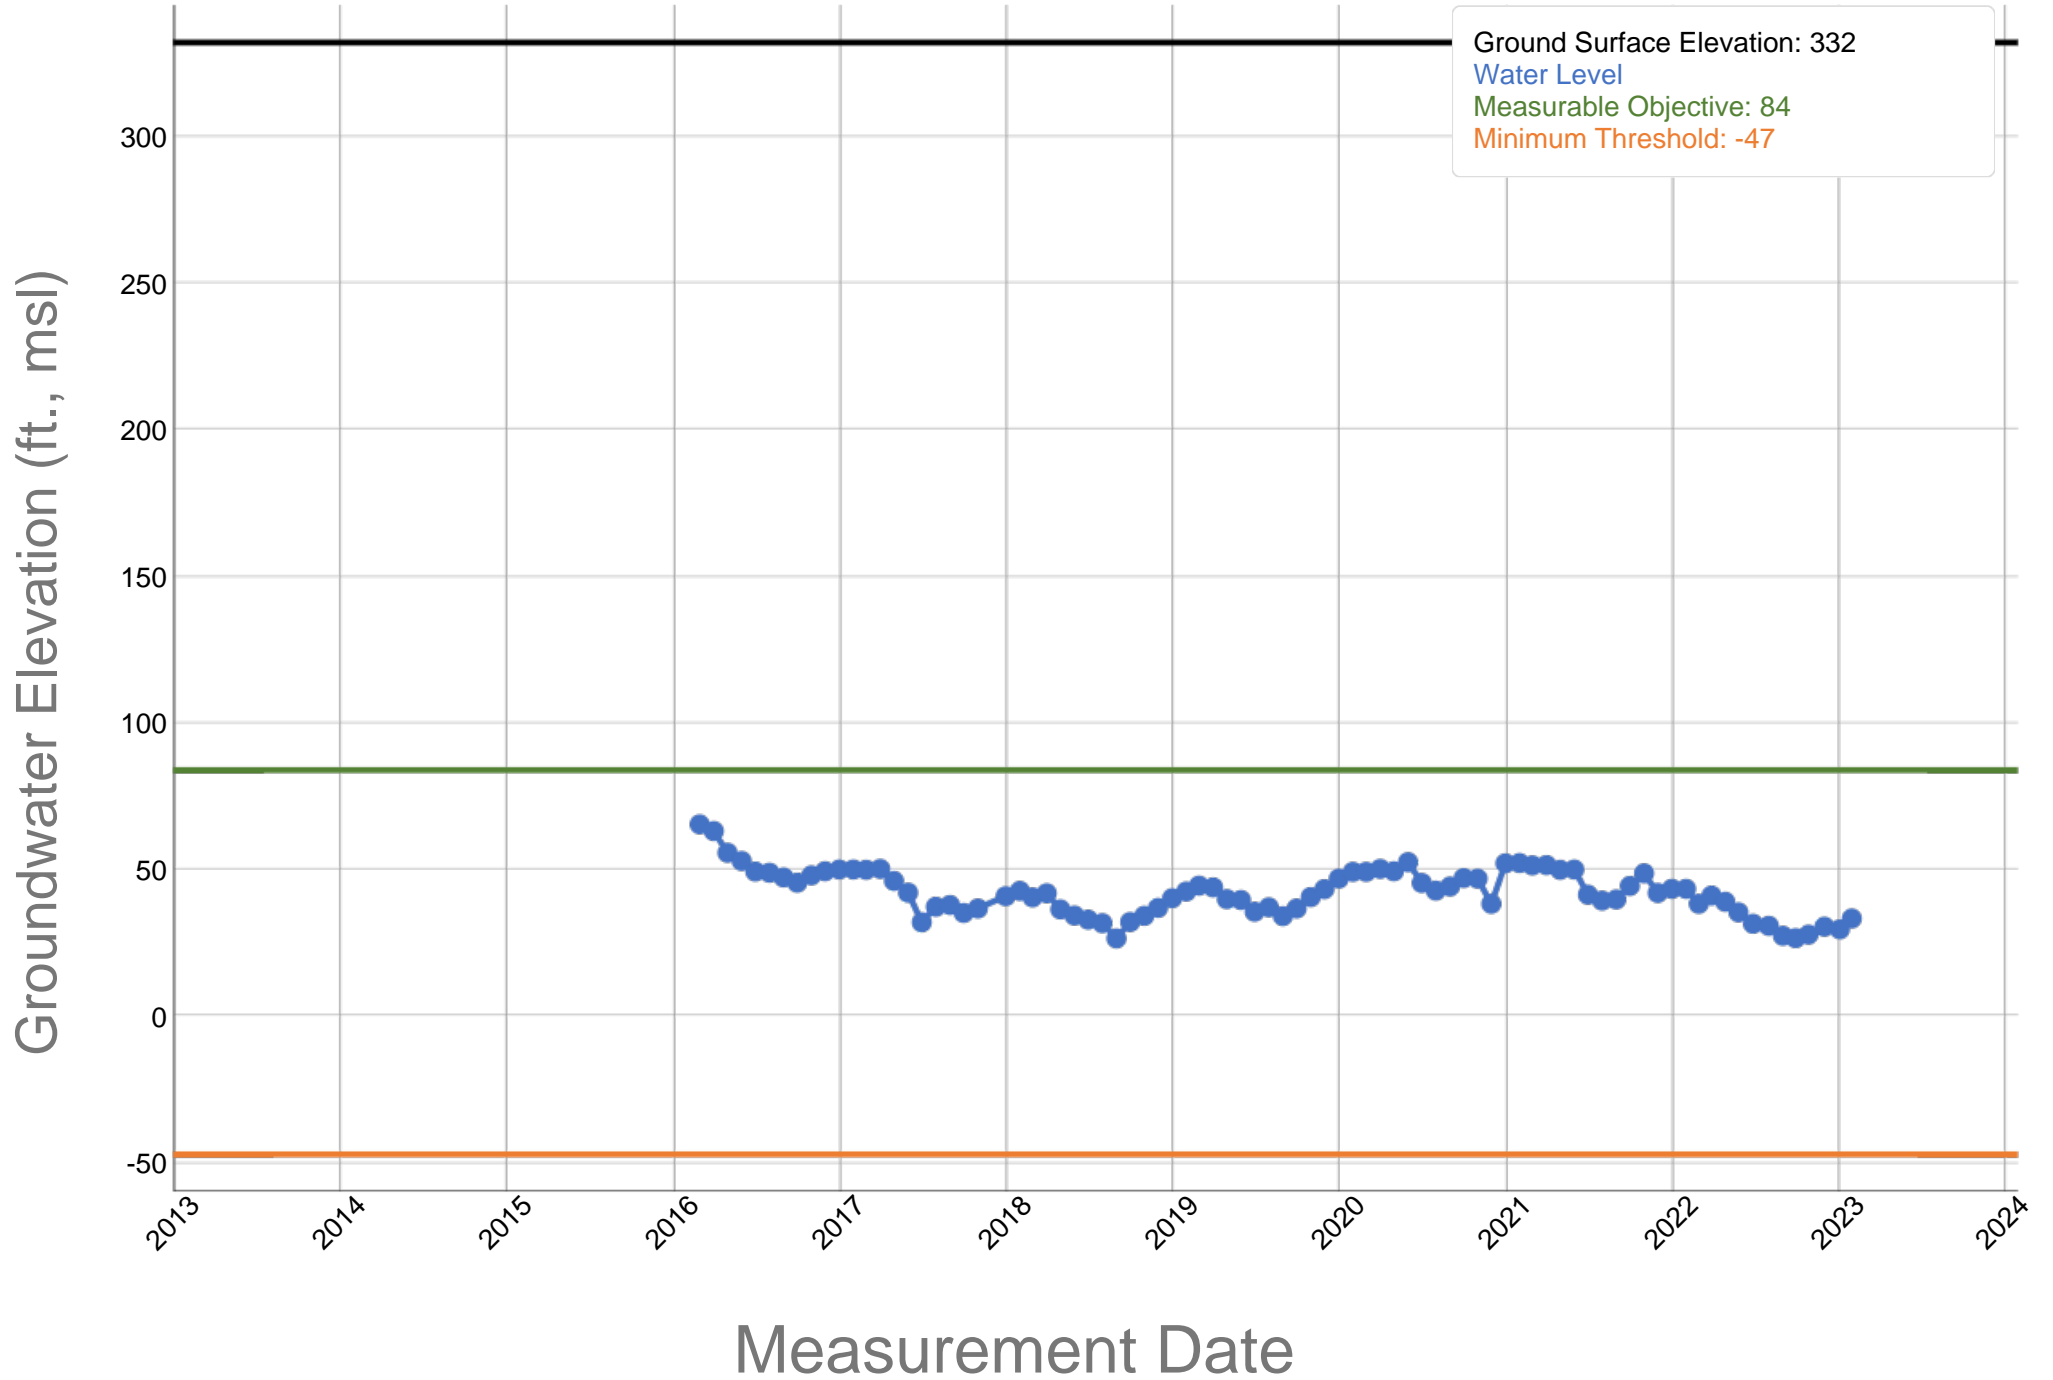

# Rosedale-Rio Bravo GSA - RBG School - 354197N1192544W001