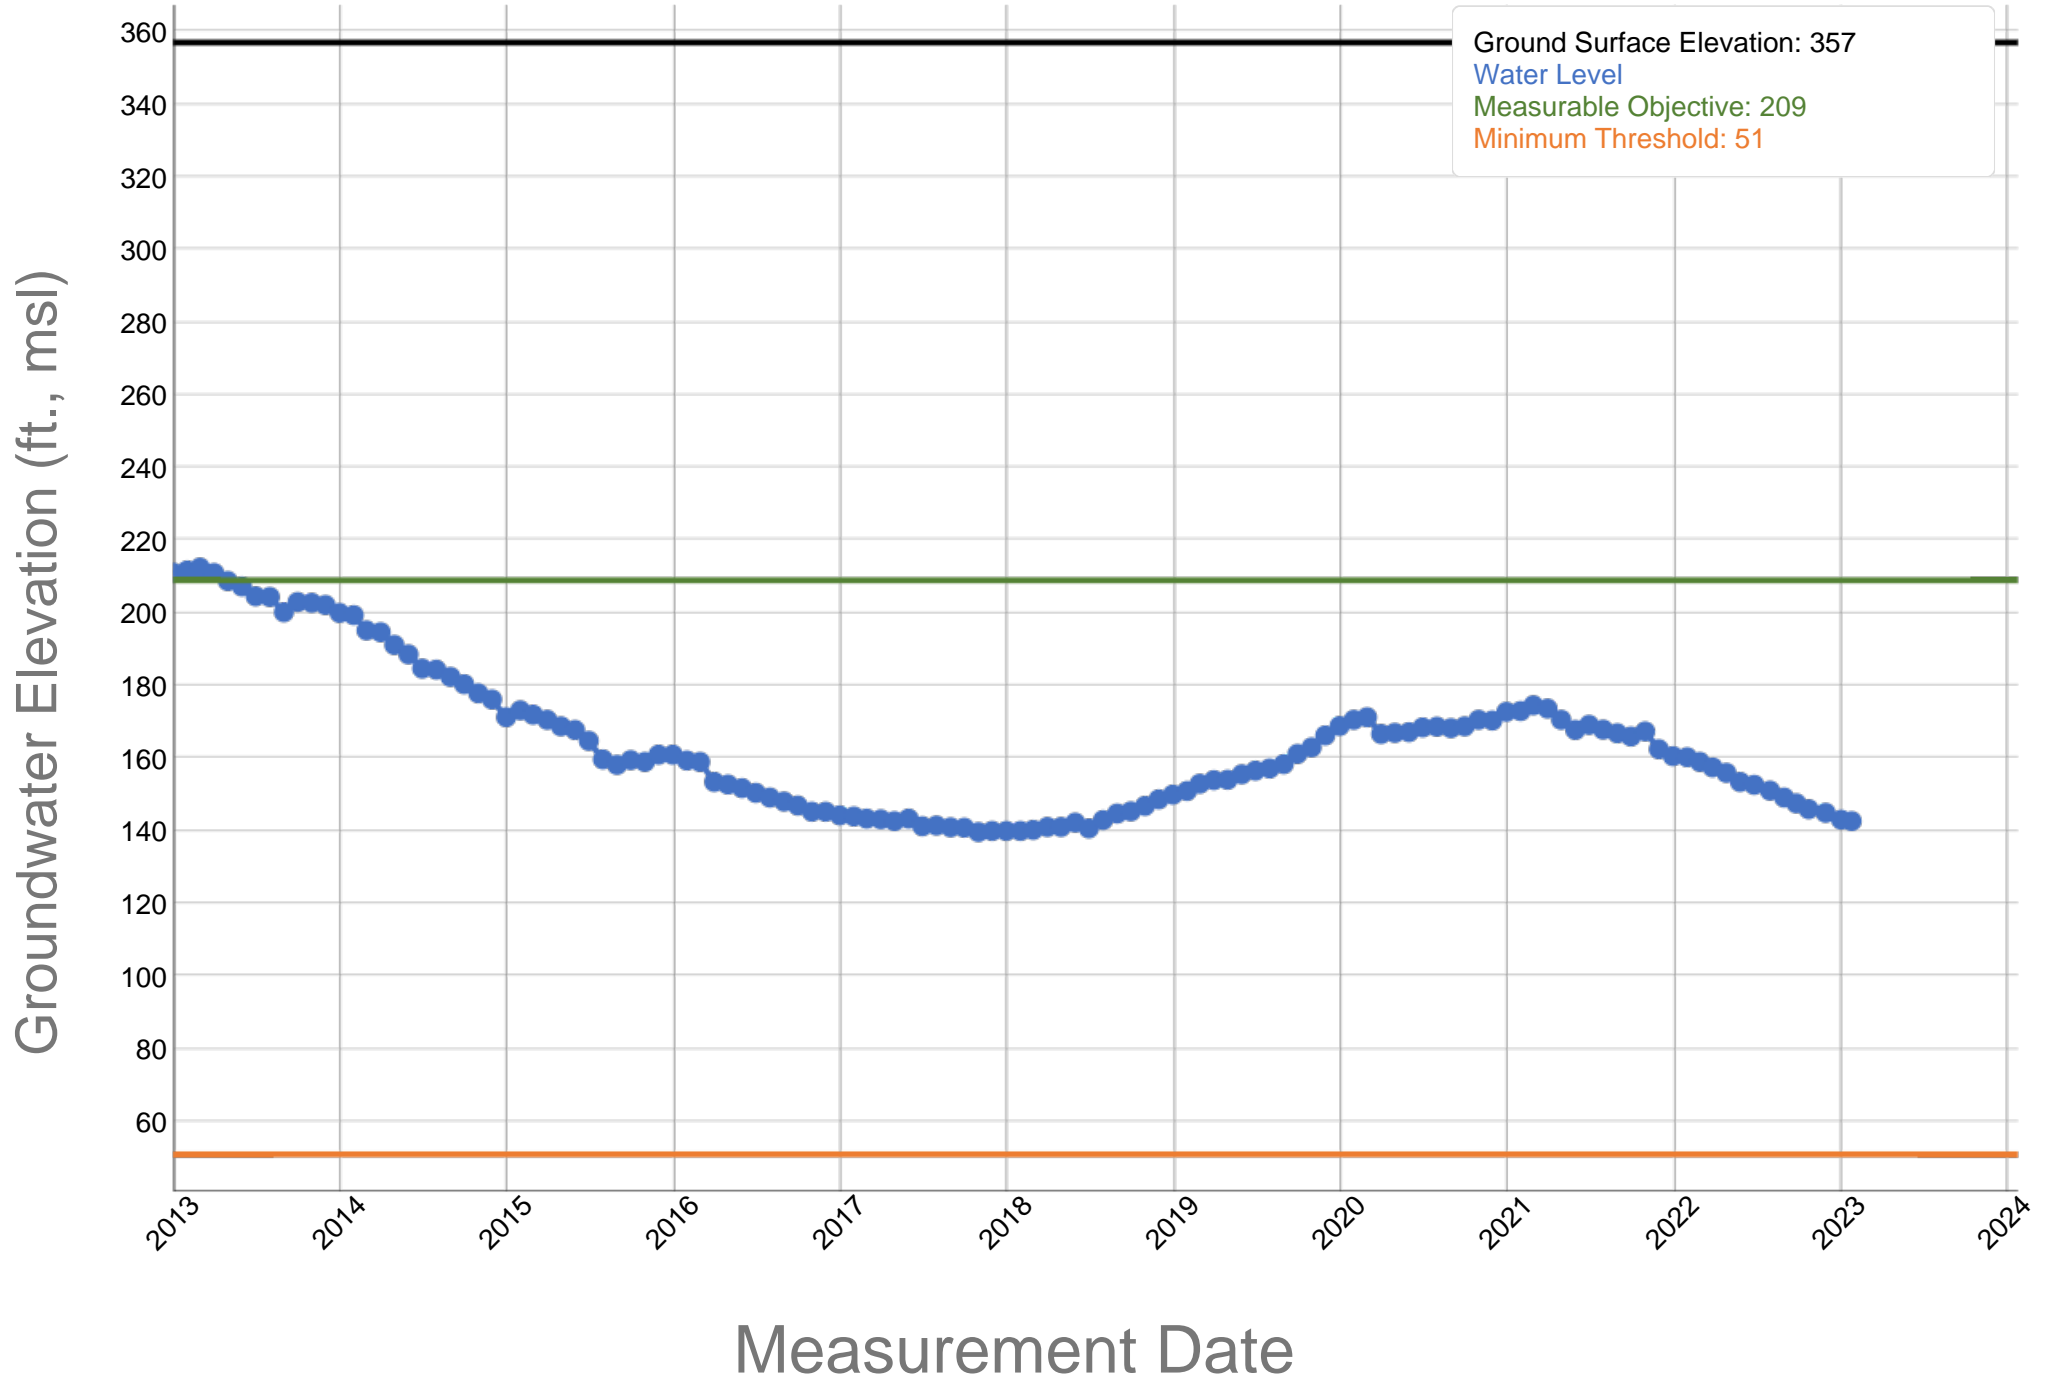

Rosedale-Rio Bravo Water Storage District - Chet Reed - 353890N1191471W001