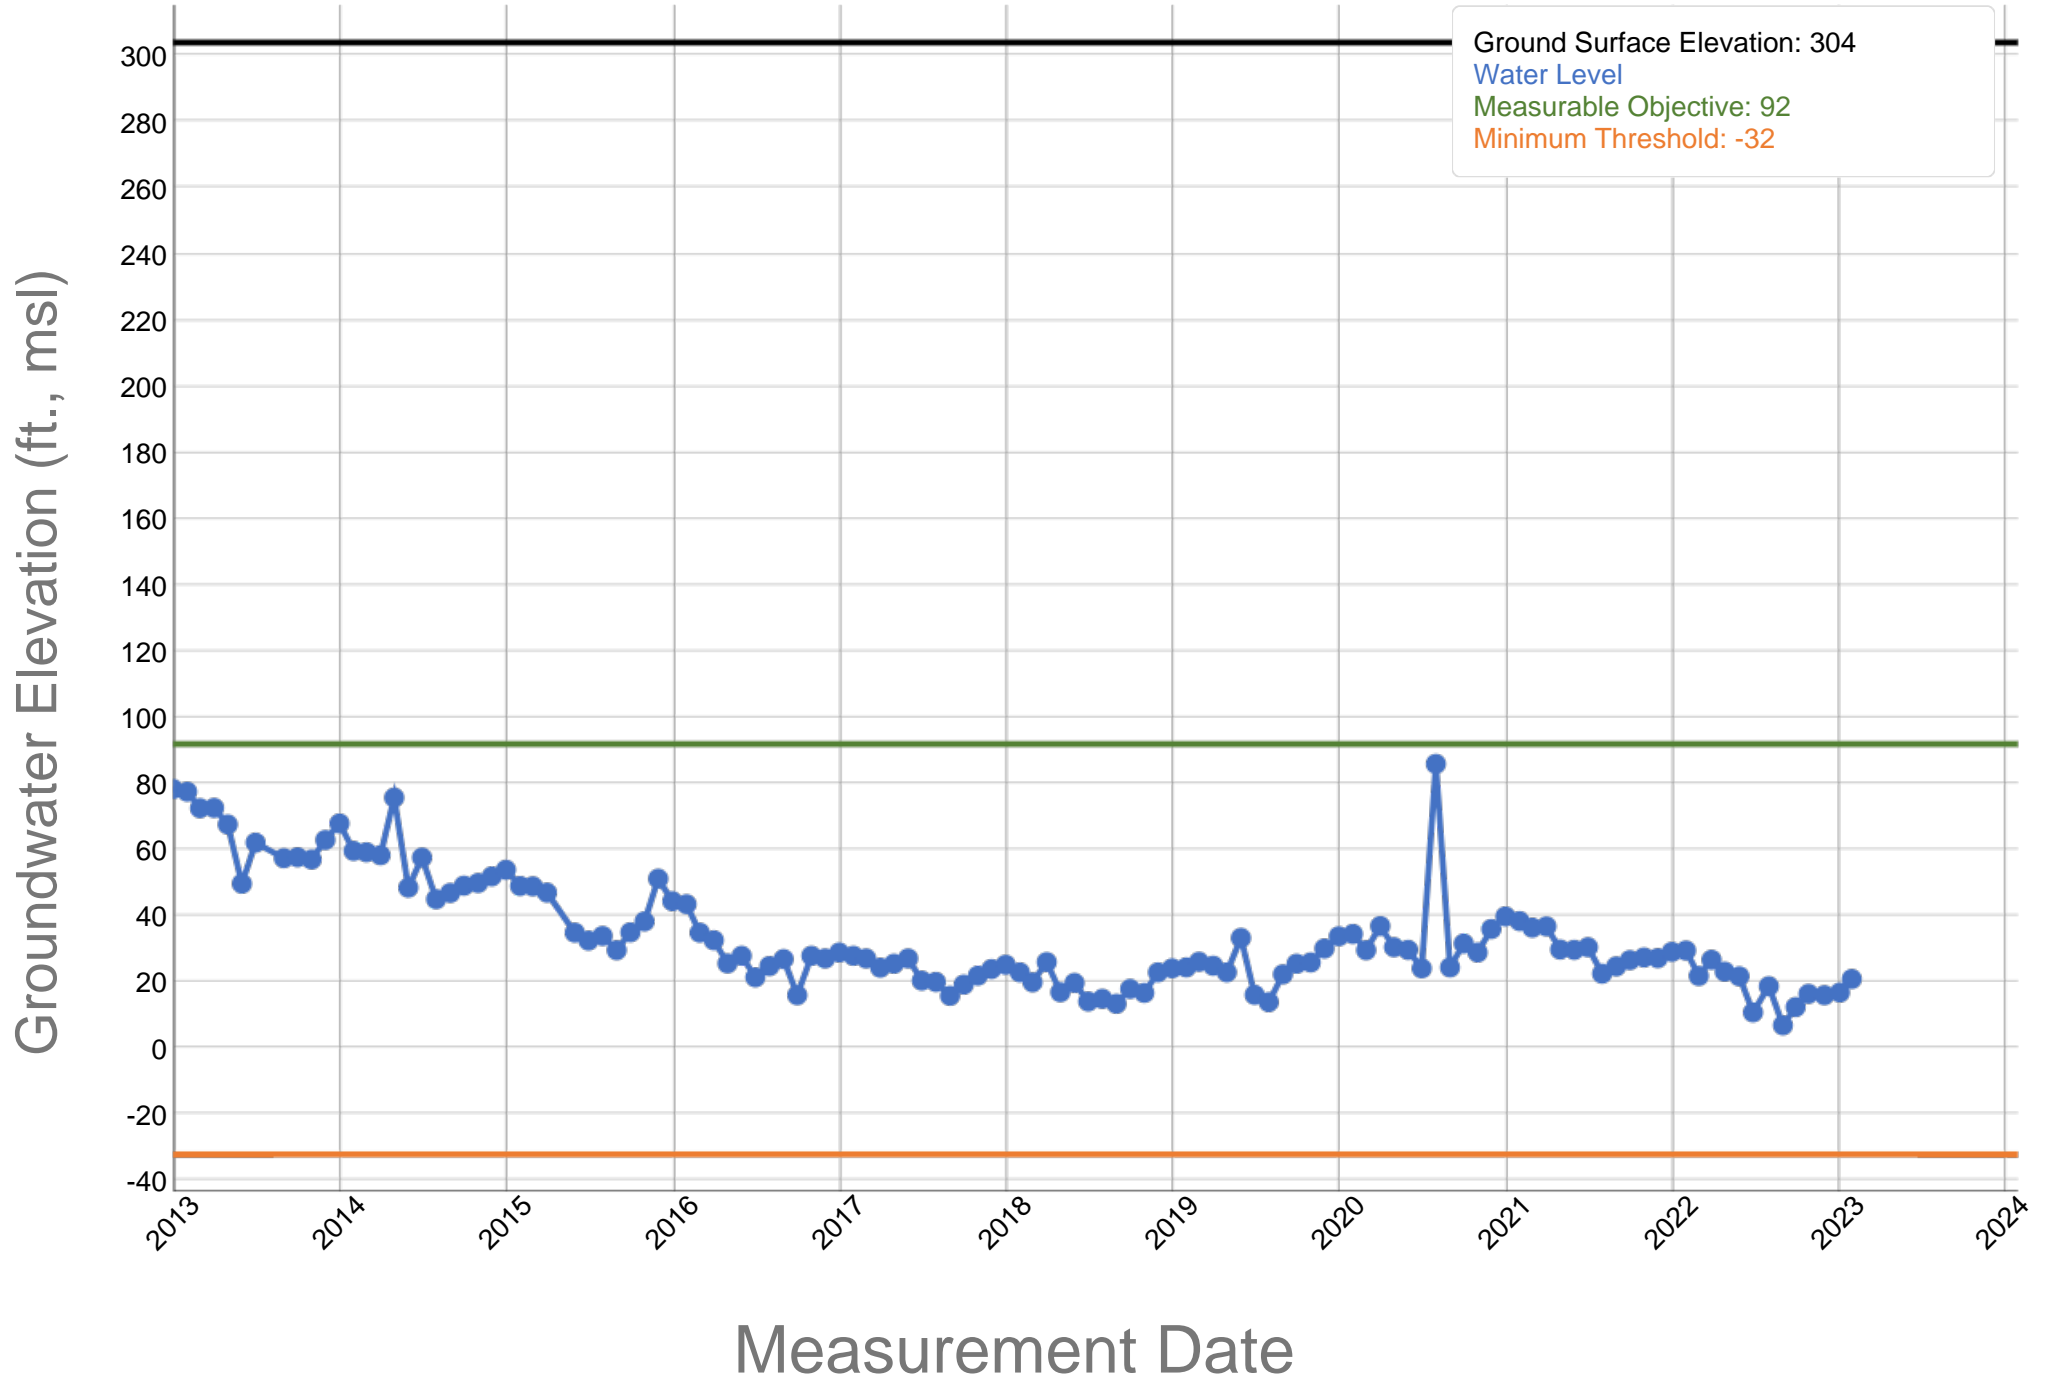

Rosedale-Rio Bravo Water Storage District - Section 18 - 354090N1193318W001