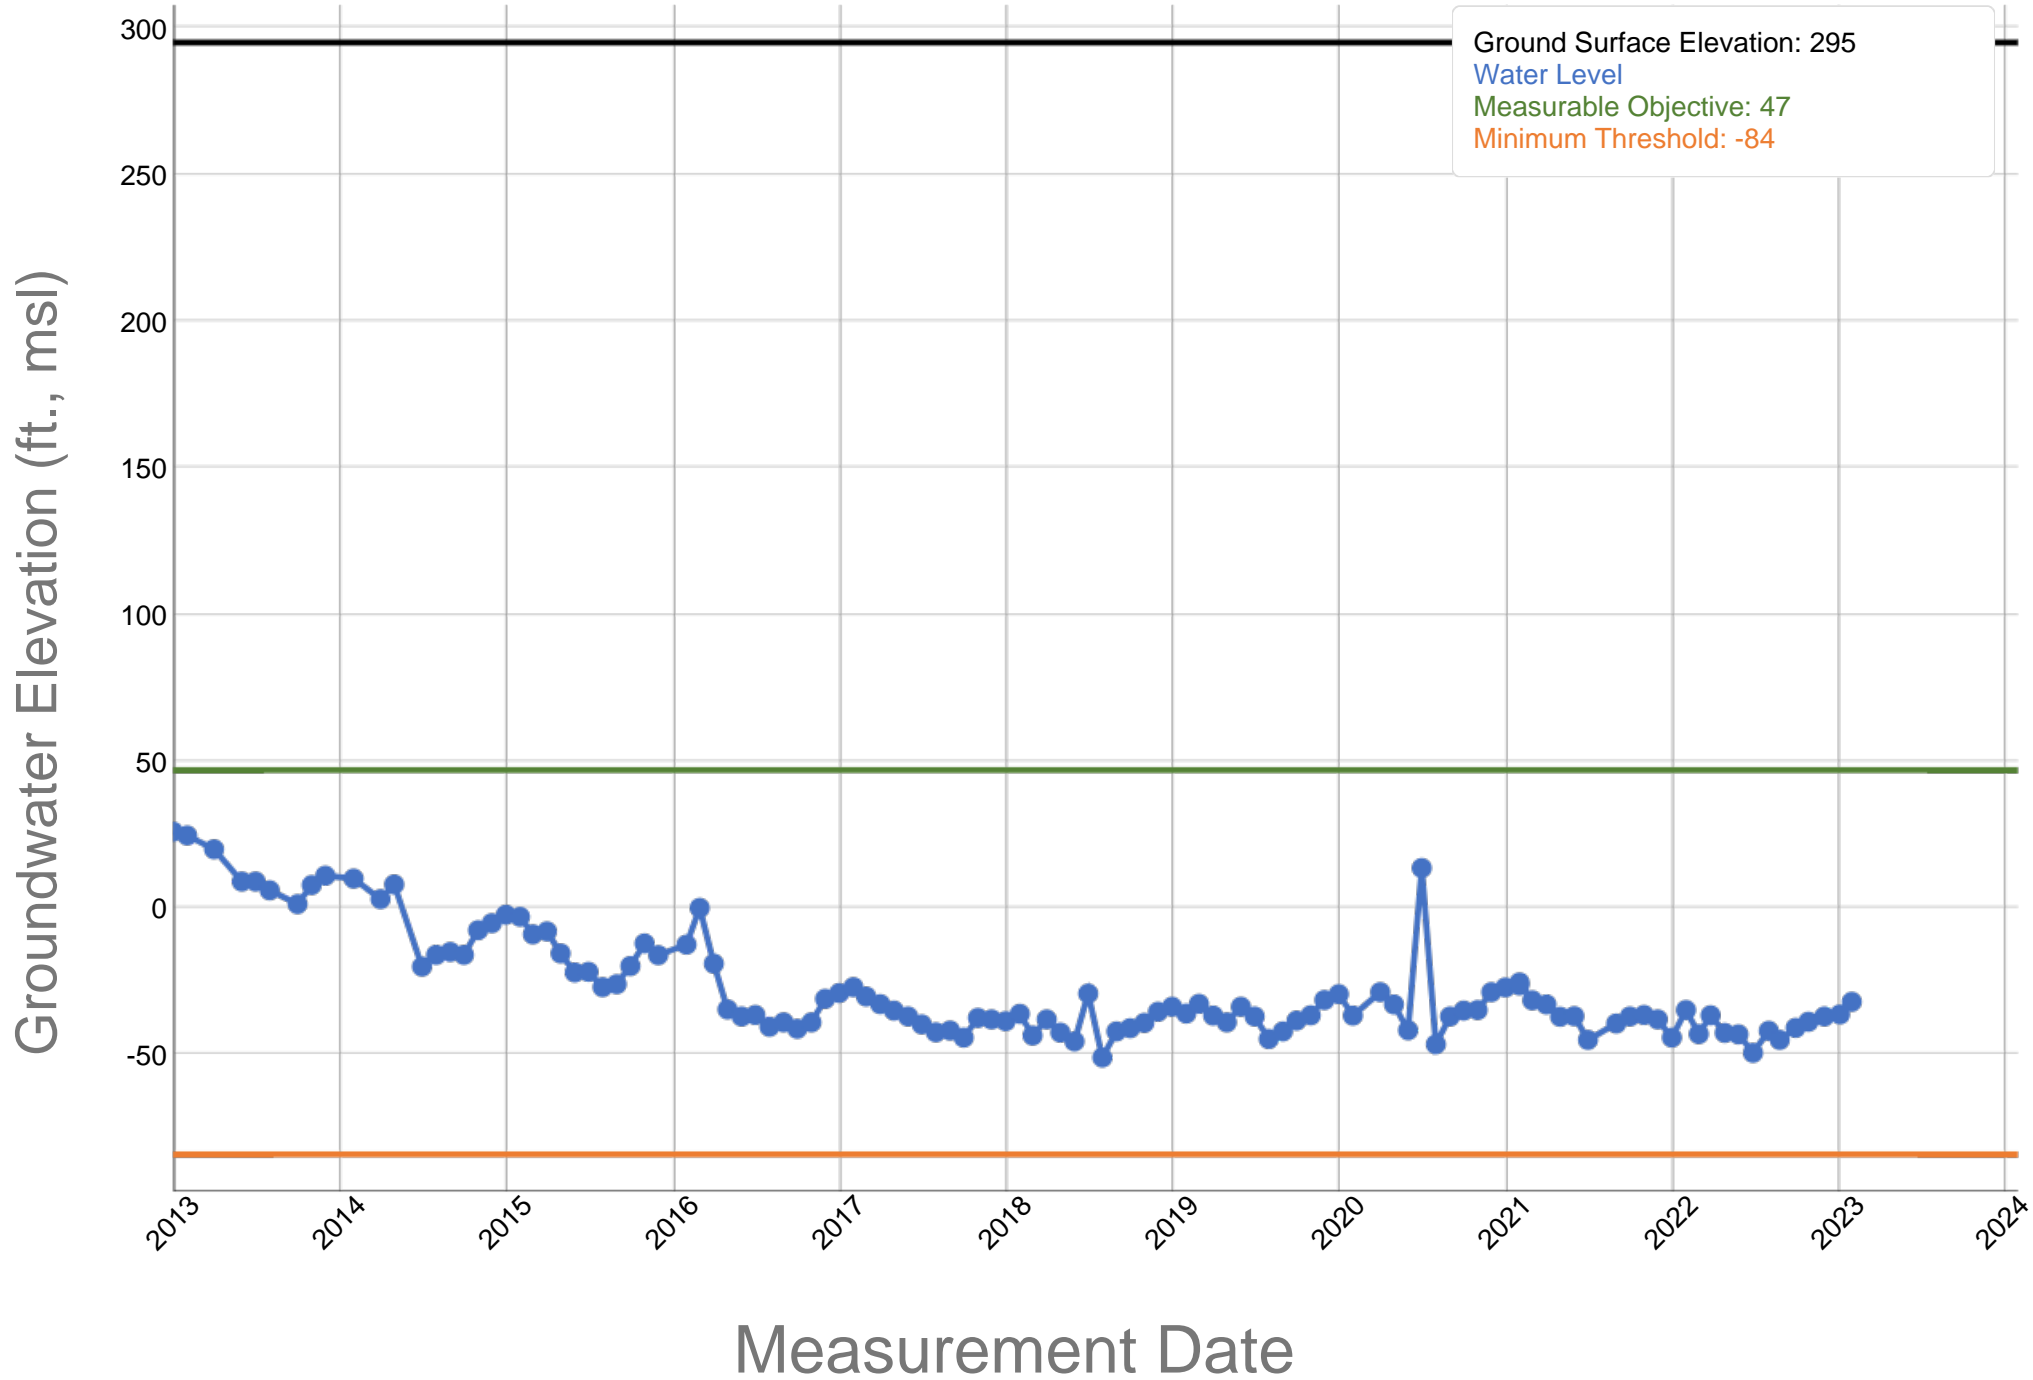

Rosedale-Rio Bravo Water Storage District - Bushnell - 354350N1193586W001