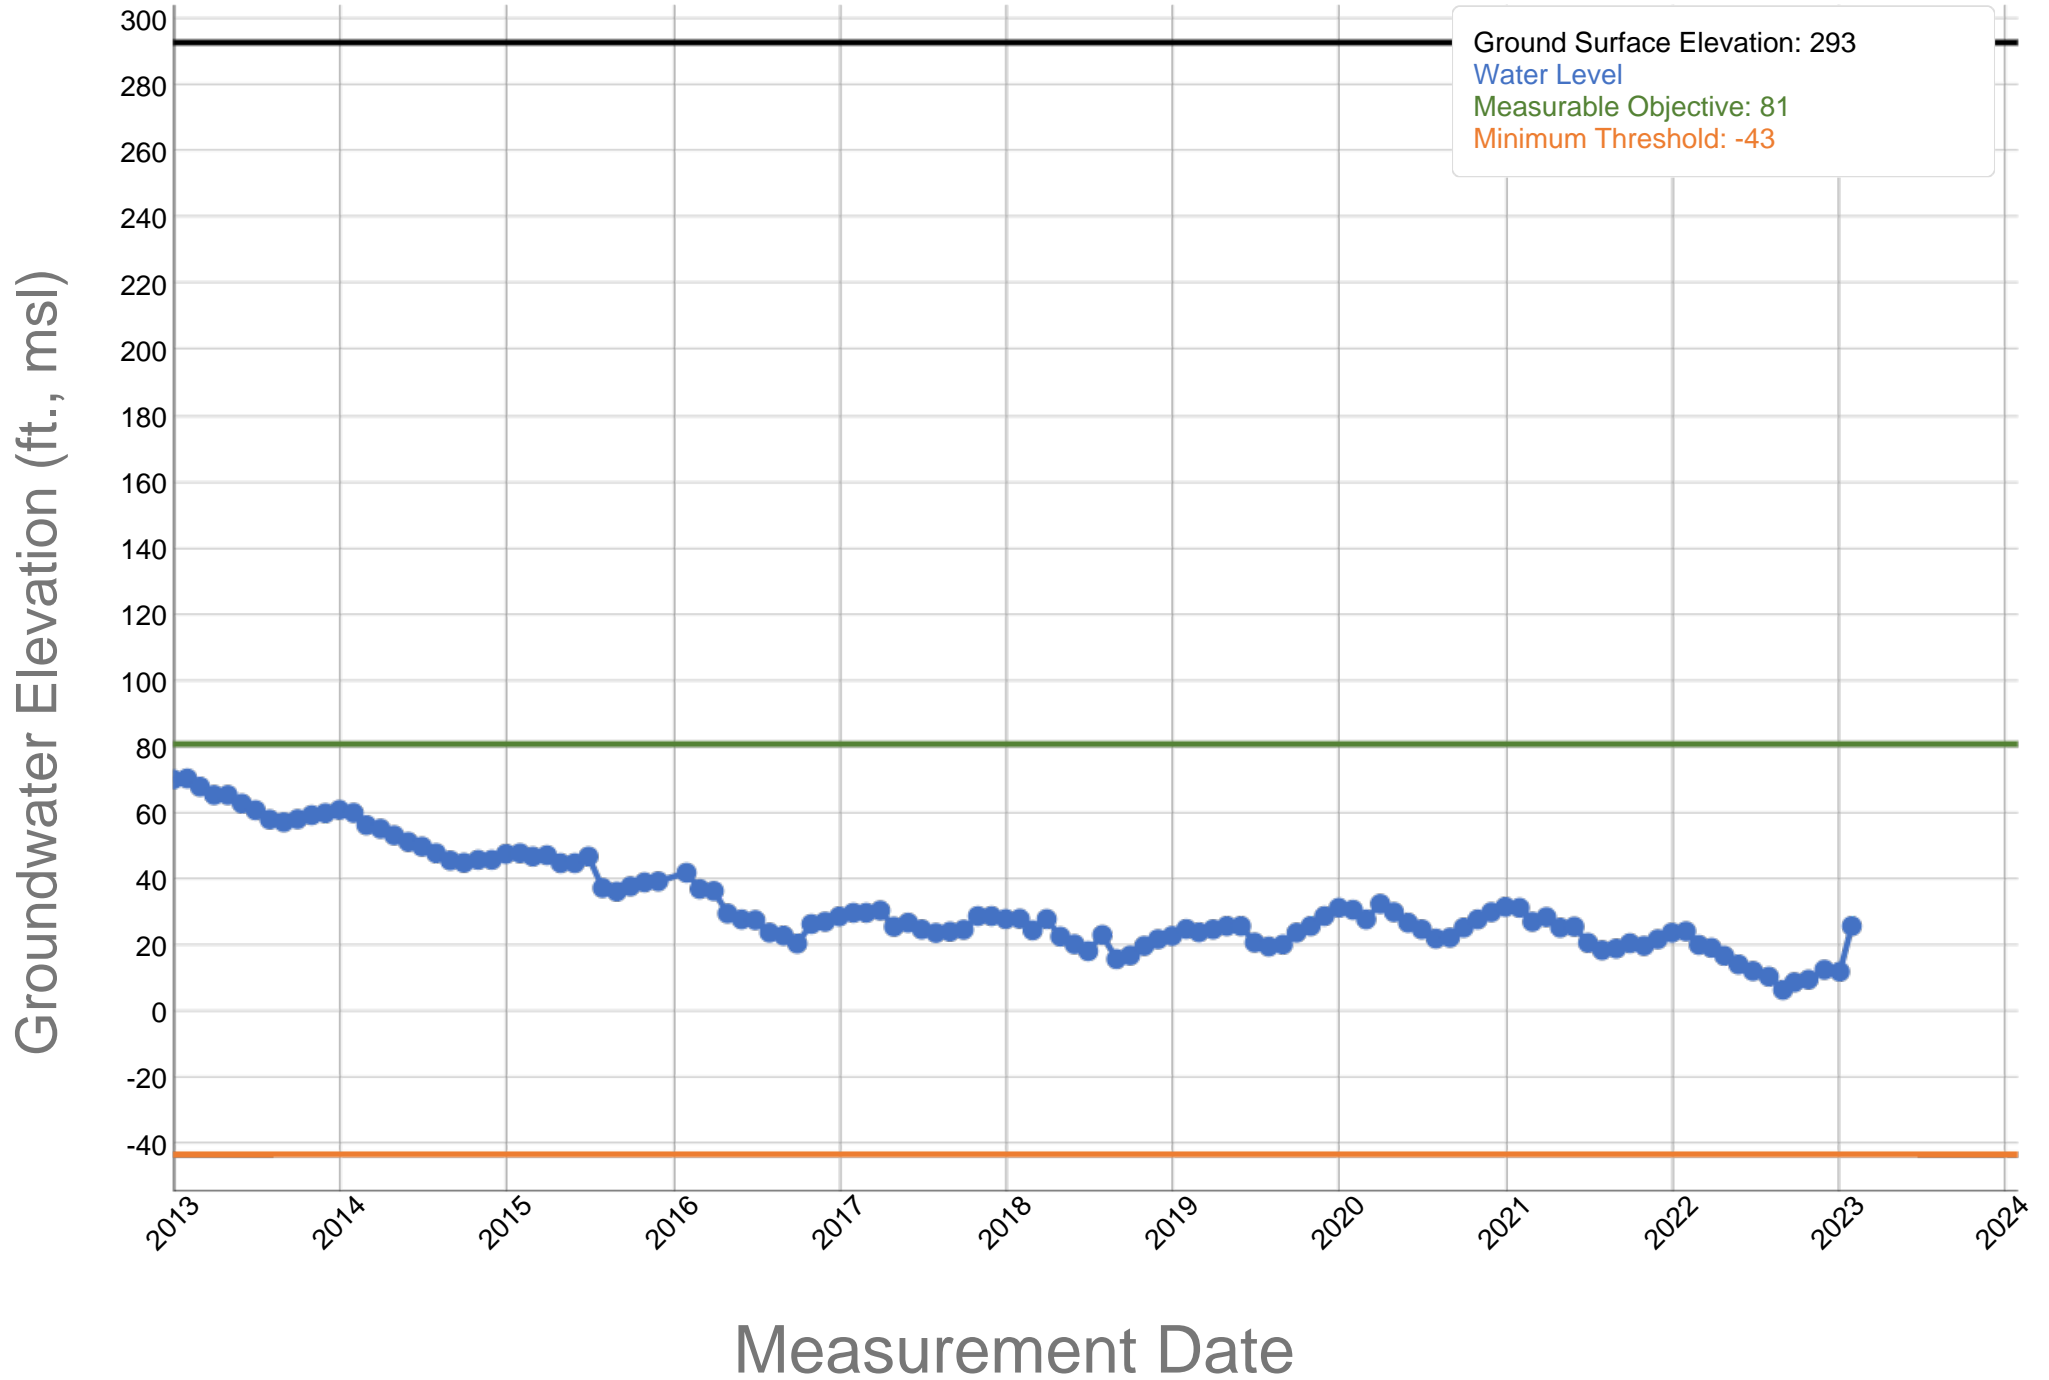

Rosedale-Rio Bravo Water Storage District - Cauzza - 353986N1193948W001