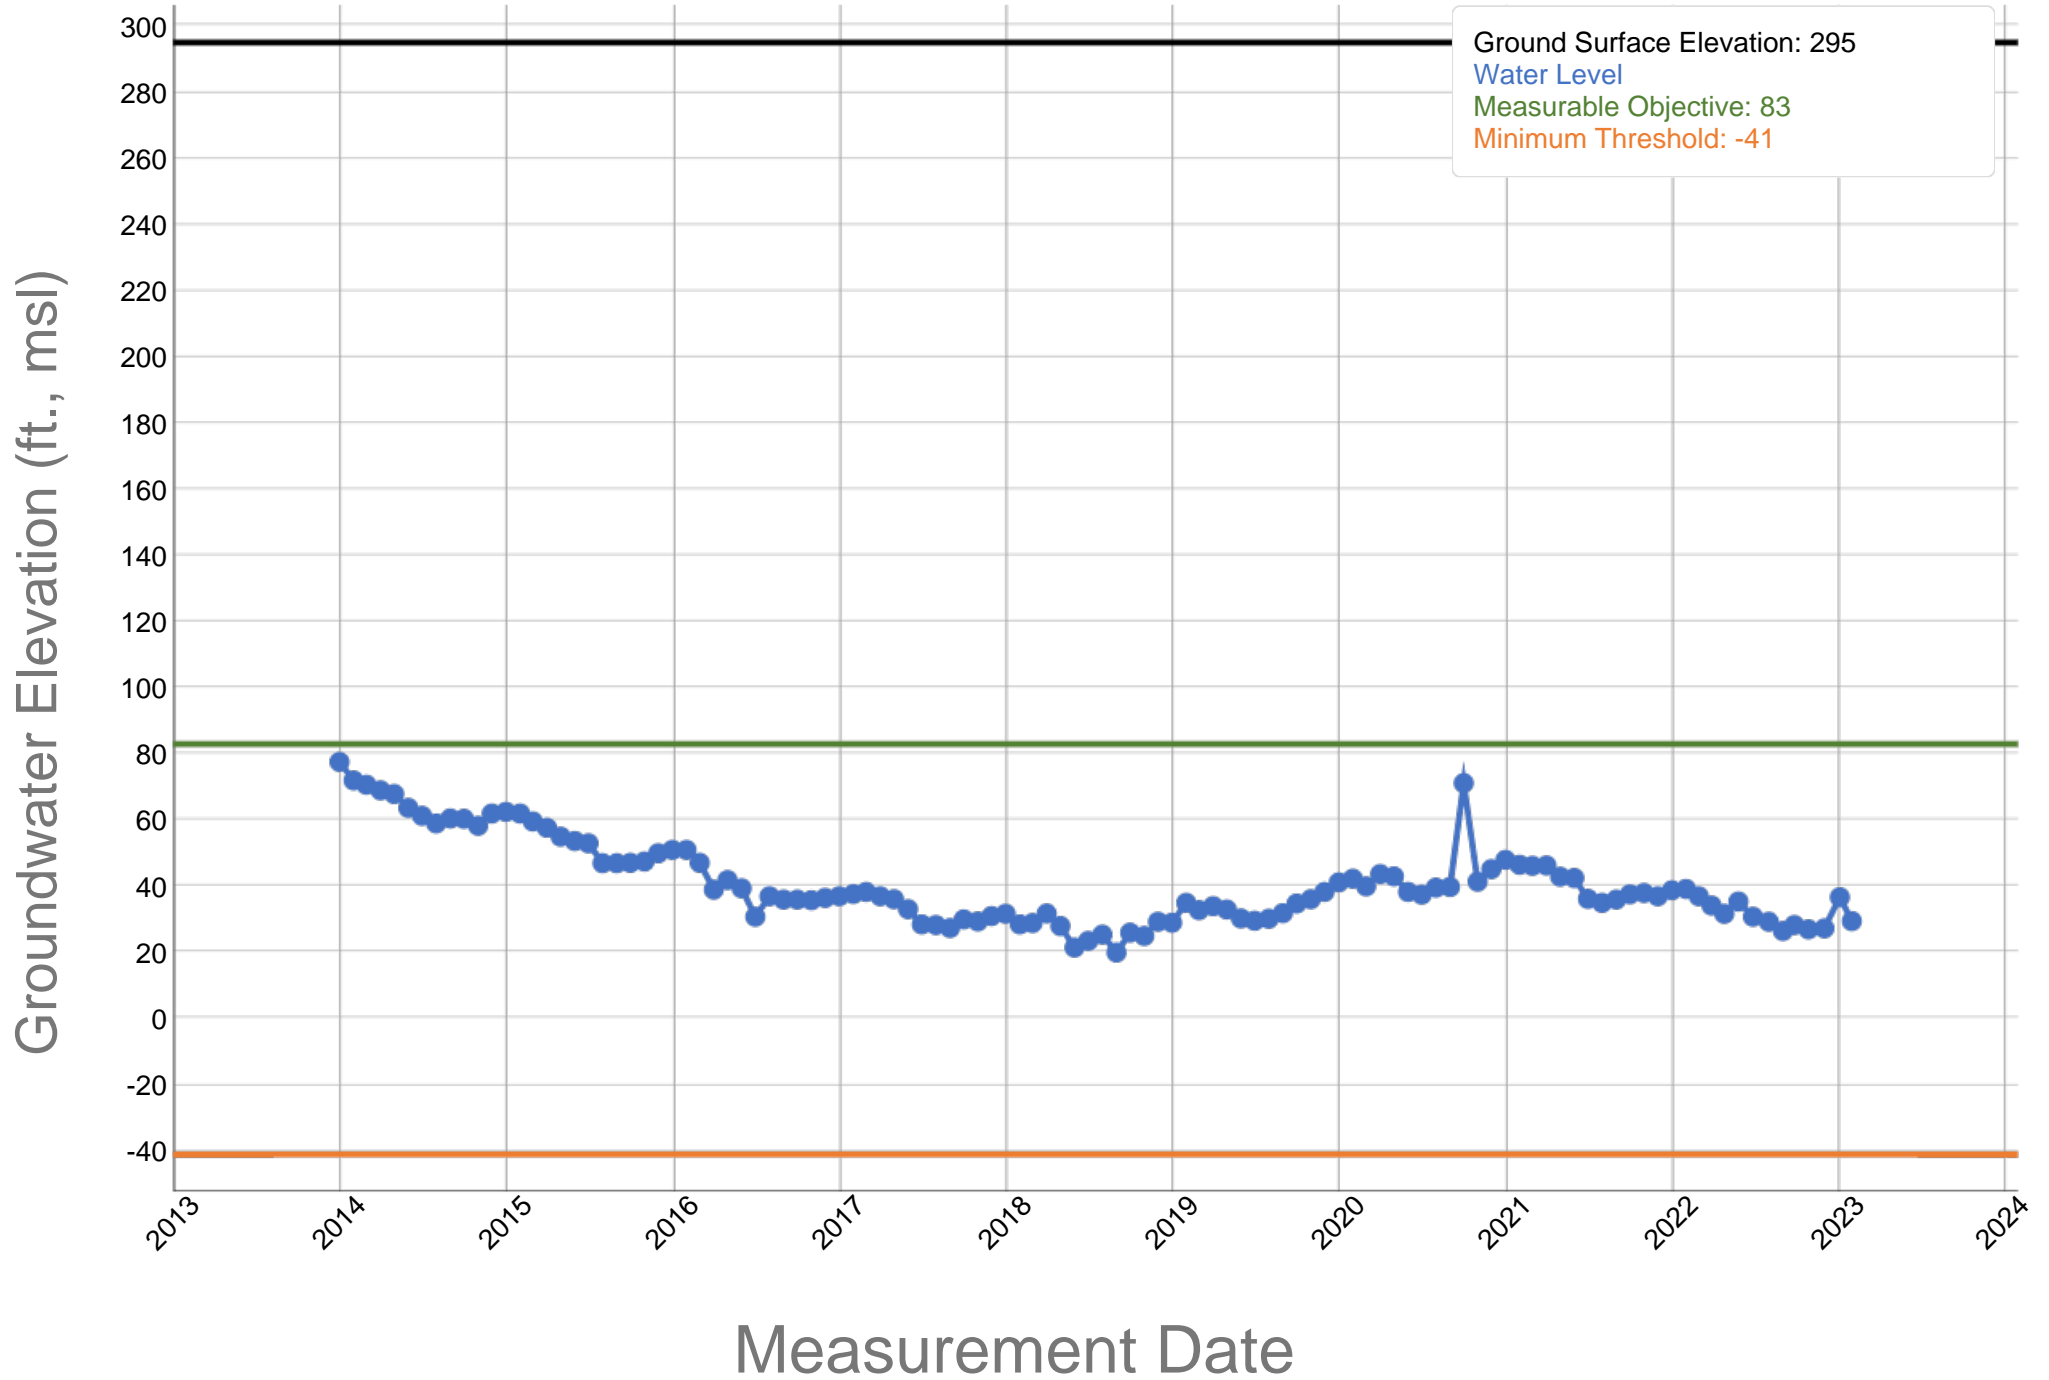

Rosedale-Rio Bravo Water Storage District - Blacco HQ - 353915N1193454W001